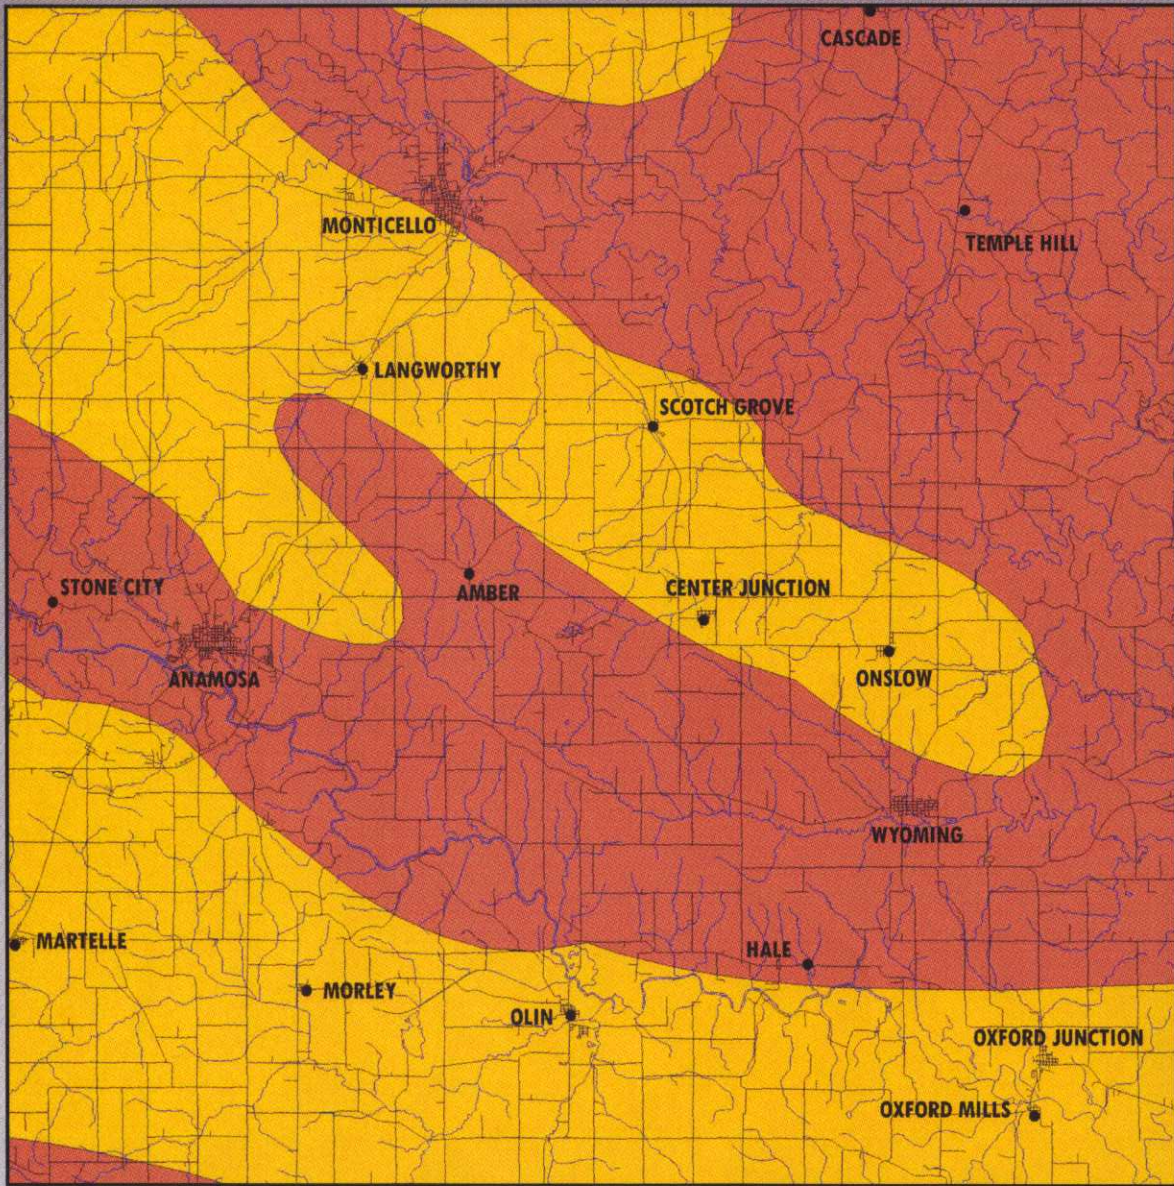

LANDFORM REGIONS

JONES COUNTY, IOWA

LANDFORM	ACRES	%
----------	-------	---

■ Iowan Surface < 21,000 years old	176,058	48
■ Southern Iowa Drift Plain > 500,000 yrs old	193,111	52

DATA FROM IOWA GEOLOGICAL SURVEY
2005
JONES COUNTY CONSERVATION BOARD