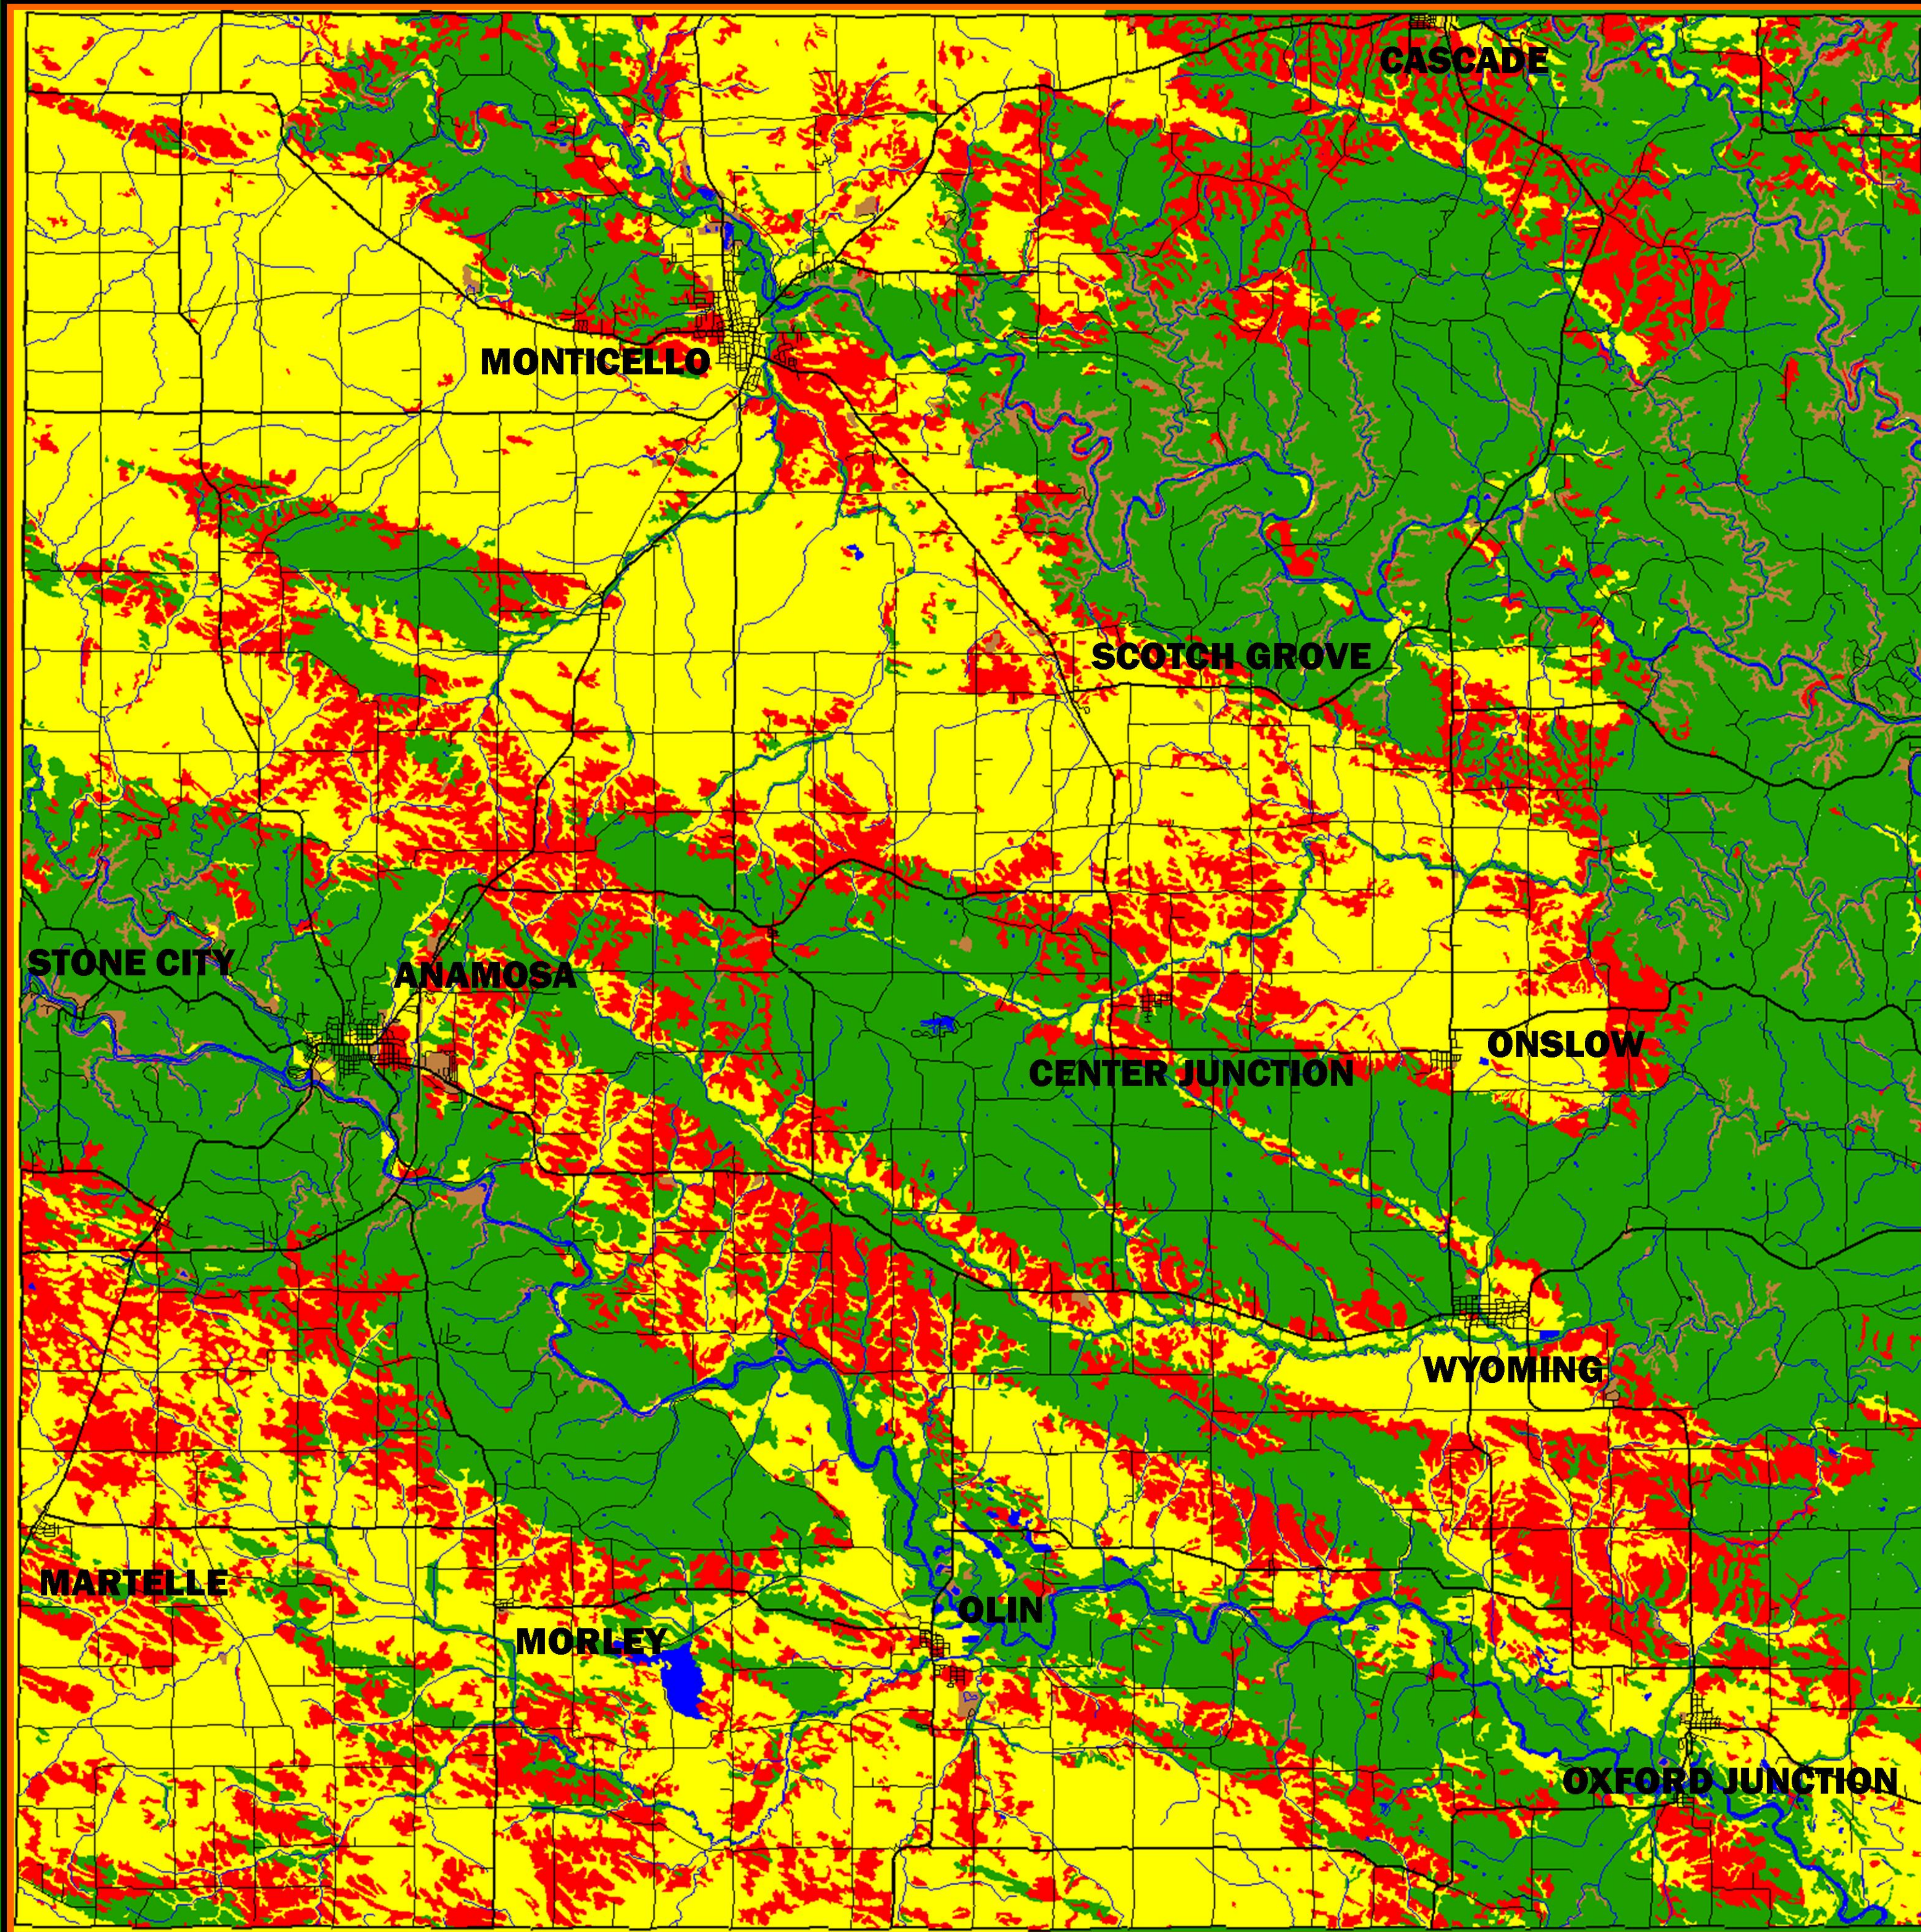

NATIVE VEGETATION

JONES COUNTY, IOWA

VEGETATION TYPE	ACRES	%
-----------------	-------	---

	FOREST	158,428	43
	PRAIRIE	135,519	37
	SAVANNA	64,470	17
	ROCK	7,796	2
	WATER	2,956	<1

DATA FROM IOWA GEOLOGICAL SURVEY
2005
JONES COUNTY CONSERVATION BOARD