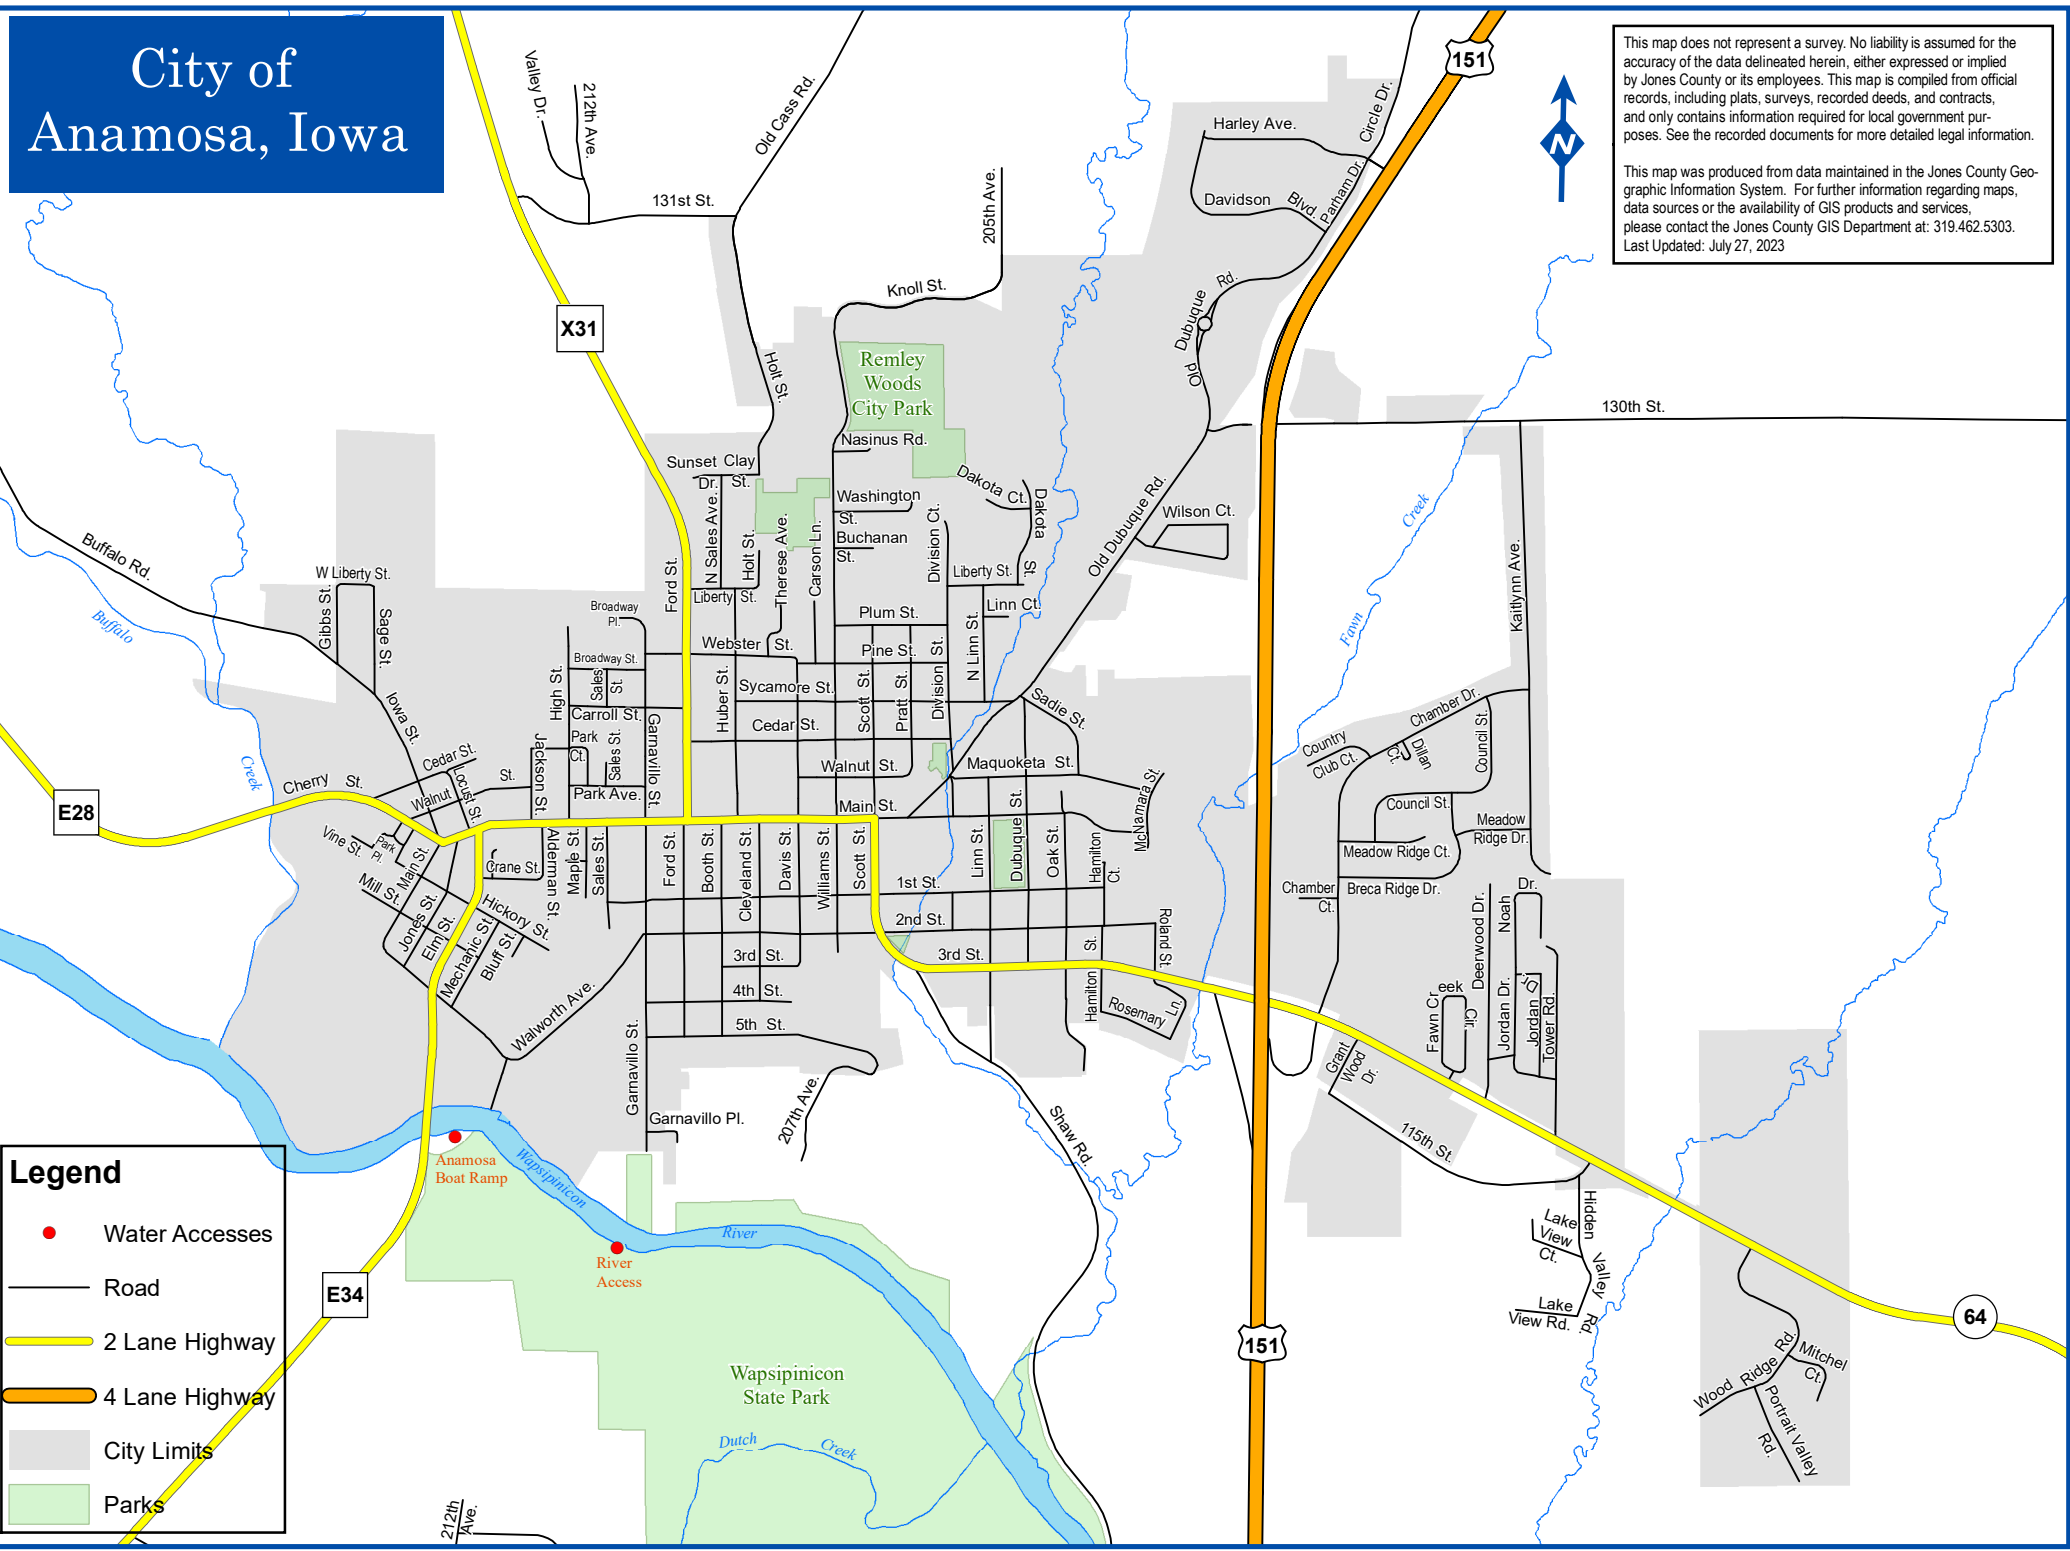

# City of Anamosa, Iowa

This map does not represent a survey. No liability is assumed for the accuracy of the data delineated herein, either expressed or implied by Jones County or its employees. This map is compiled from official records, including plats, surveys, recorded deeds, and contracts, and only contains information required for local government purposes. See the recorded documents for more detailed legal information.

This map was produced from data maintained in the Jones County Geographic Information System. For further information regarding maps, data sources or the availability of GIS products and services, please contact the Jones County GIS Department at: 319.462.5303. Last Updated: July 27, 2023

**Legend**

- Water Accesses
- Road
- 2 Lane Highway
- 4 Lane Highway
- City Limits
- Parks