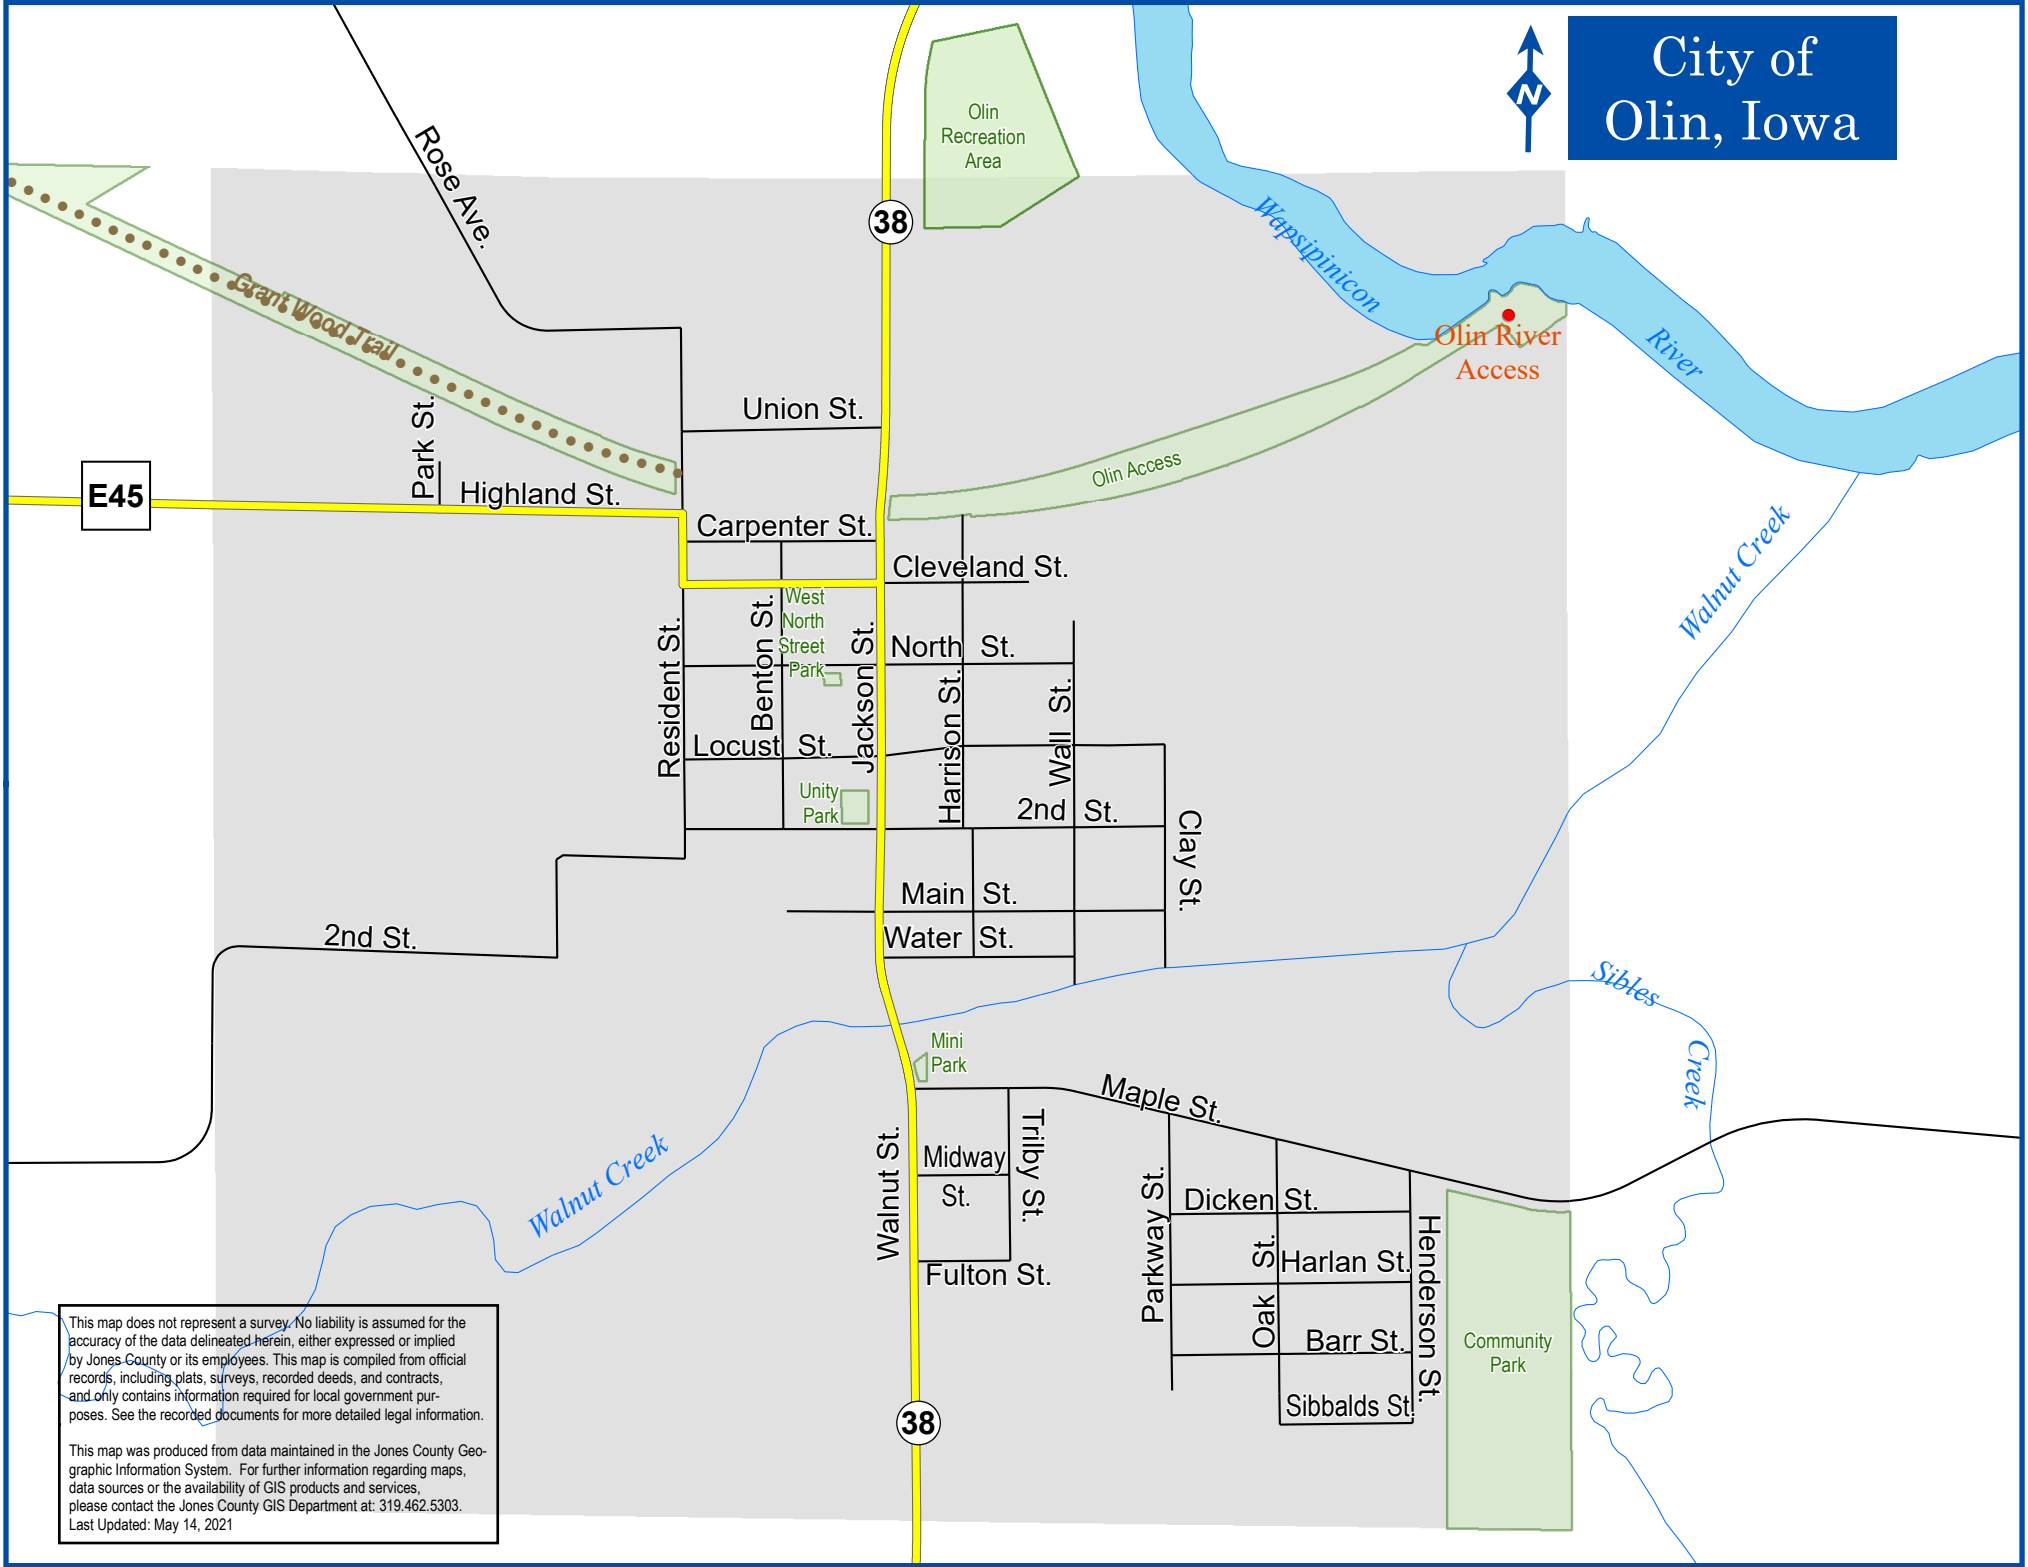

City of Olin, Iowa

This map does not represent a survey. No liability is assumed for the accuracy of the data delineated herein, either expressed or implied by Jones County or its employees. This map is compiled from official records, including plats, surveys, recorded deeds, and contracts, and only contains information required for local government purposes. See the recorded documents for more detailed legal information.

This map was produced from data maintained in the Jones County Geographic Information System. For further information regarding maps, data sources or the availability of GIS products and services, please contact the Jones County GIS Department at: 319.462.5303. Last Updated: May 14, 2021