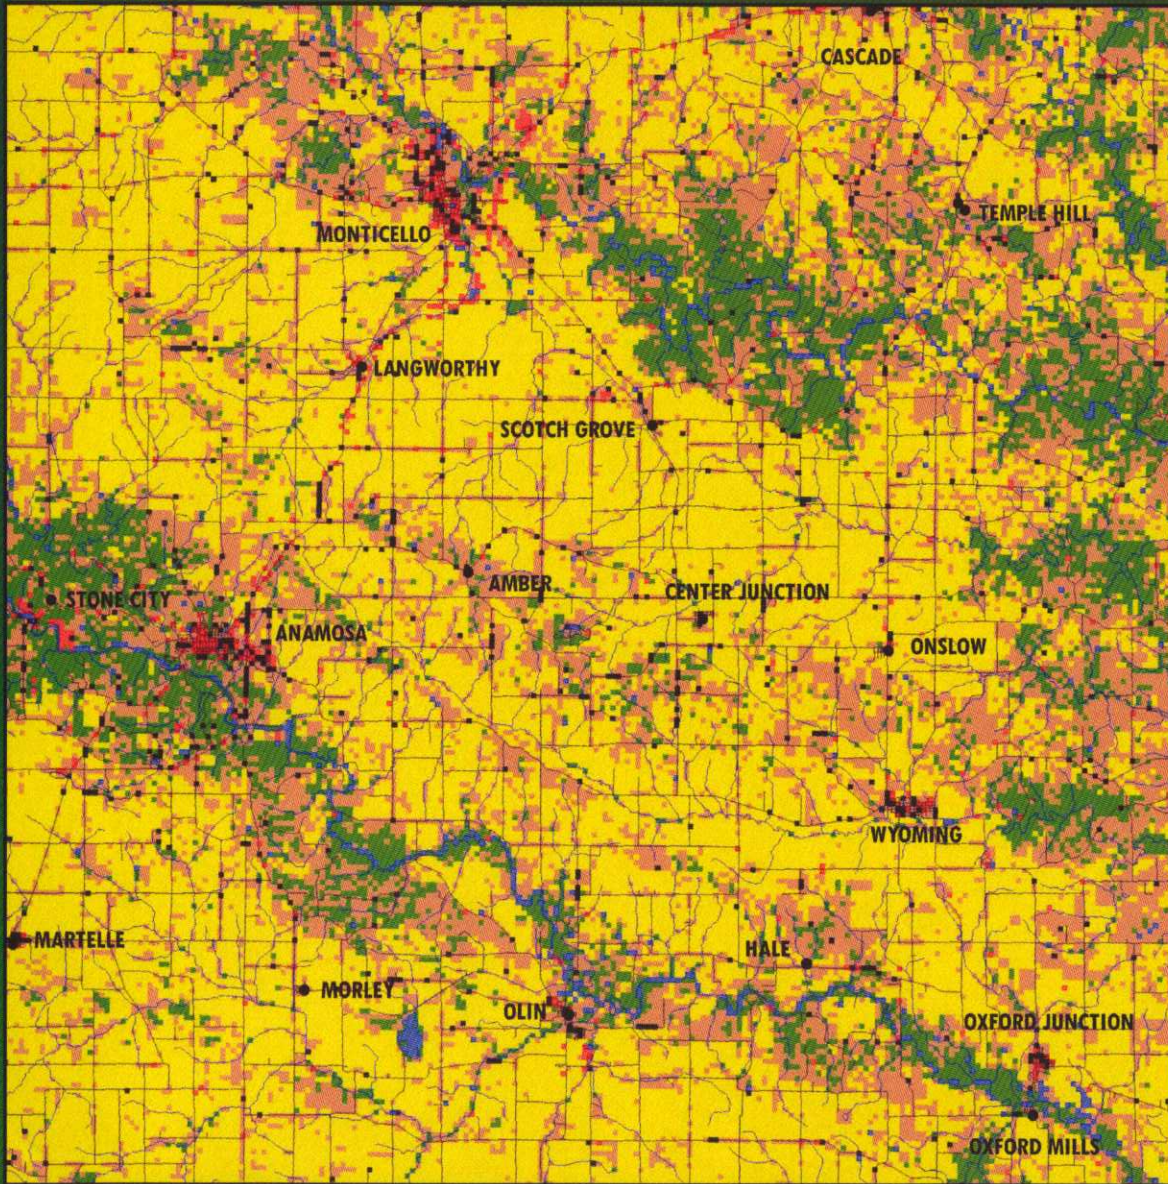

# LAND COVER

## JONES COUNTY, IOWA

COVER	ACRES	%
 Water	3531	<1
 Forest	49,550	14
 Grassland/Openland	103,190	28
 Row Crop	203,610	56
 Residential	9,176	2

2002 DATA FROM IOWA GEOLOGICAL SURVEY  
2005  
JONES COUNTY CONSERVATION BOARD